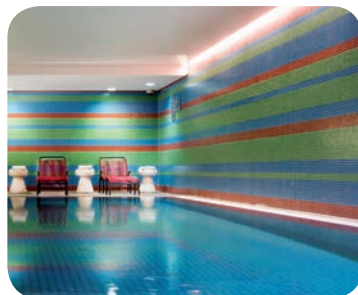

my conference, meeting & event address

#adinaberlinmitte

From
€ **49**
per person

Day Delegate Package

Leading Conference Facilities

At Adina Apartment Hotels, we provide you with everything you need to make your next conference a success. This includes our generously planned conference facilities and equipment for up to 100 guests. The Adina Team will meet your most creative requirements, including your catering for discerning palates, recommendations on extracurricular activities as well as assistance with ticket and transfer bookings. Highly individual and tailored services complement our conference offer.

Day Delegate Package includes:

- Room hire (minimum numbers apply)
- Standard conference equipment (pin board, flip chart and markers, LCD projector, screen, facilitator kit, notepads, pens, a little "goodie"), complimentary internet access for all participants
- Coffee with snack
- Soft drinks and mineral water
- 3-course lunch menu or lunch buffet
- Afternoon coffee with snack